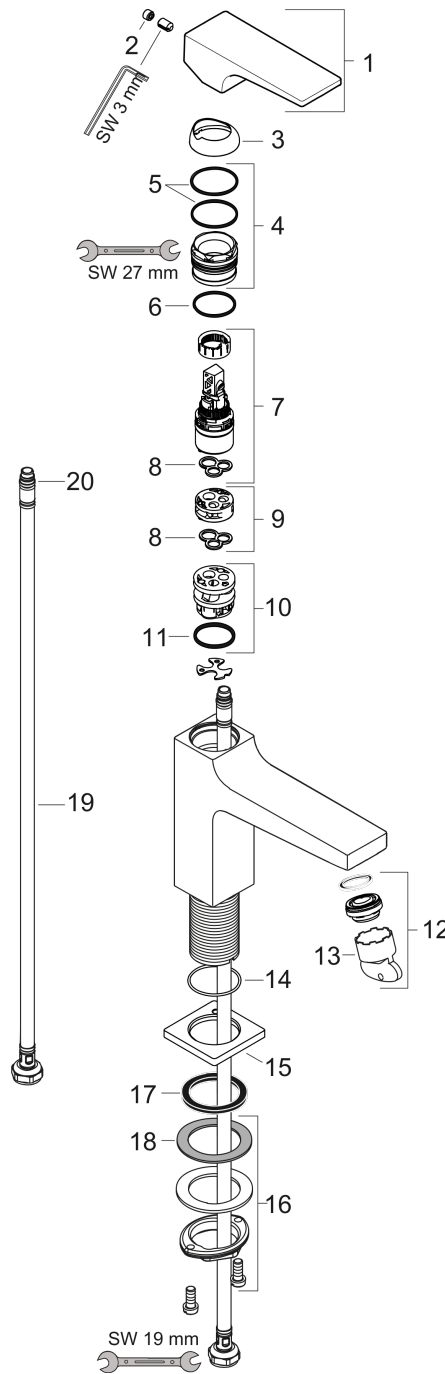

Metropol

Single lever basin mixer 100 with lever handle for hand washbasins with push-open waste set

Surfaces: **Chrome** Article Number: **32500000**

Description

product features

- consists of: single lever basin mixer, waste set
- ComfortZone 100
- projection 127 mm
- spray type: normal spray
- maximum flow rate at 3 bar: 5 l/min
- ceramic cartridge
- temperature limitation adjustable
- suitable for continuous flow water heaters
- push-open waste set G 1¼
- material waste set: metal
- connection type: G ¾ connections
- connection dimension: DN15

Technology

Design awards

Product image

Scale drawing

Flowchart

Metropol

Single lever basin mixer 100 with lever handle for hand washbasins with push-open waste set

Surfaces: **Chrome** Article Number: **32500000**

Exploded Drawing

Year of production: >01/17

Metropol

Single lever basin mixer 100 with lever handle for hand washbasins with push-open waste set

Surfaces: **Chrome** Article Number: **32500000**

Spare part list

Year of production: >01/17

Pos.	Description	Article Number	Price	PU
1	handle	92995000	-	1
2	screw cover	95704000	-	1
3	flange	92625000	-	1
4	nut	92689000	-	1
5	O-ring 27x1,5	92527000	-	1
6	O-ring 25x1,5	98146000	-	1
7	cartridge, assy	97685000	-	1
8	seal	98865000	-	1
9	adapter for cartridge	92628000	-	1
10	adapter for cartridge	98866000	-	1
11	O-ring 23x2	98398000	-	1
12	aerator M24x1 (5 l/min)	92996000	-	1
13	service tool	95661000	-	1
14	O-ring 32x1,5	92936000	-	1
15	escutcheon	93048000	-	1
16	fixing set (Ø 32)	13961000	-	1
17	flat seal	98749000	-	1
18	lever collar	97548000	-	1
19	connection hose 450 mm M8x0,75 G3/8	97206000	-	1
20	O-ring 6,6x1,6	93019000	-	1
a	push-open waste set	50100000	-	1
b	fixation extension 35 mm	13898000	-	1