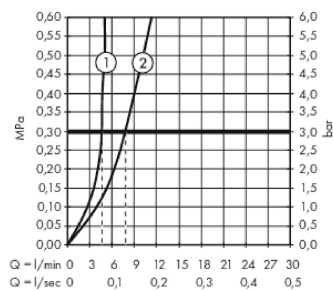

Metropol

Single lever basin mixer 100 with lever handle for hand washbasins with push-open waste set

Surfaces: **Chrome** Article Number: **32500000**

Description

product features

- consists of: single lever basin mixer, waste set
- ComfortZone 100
- projection 127 mm
- spray type: normal spray
- maximum flow rate at 3 bar: 5 l/min
- ceramic cartridge
- temperature limitation adjustable
- suitable for continuous flow water heaters
- push-open waste set G 1¼
- material waste set: metal
- connection type: G ¾ connections
- connection dimension: DN15

Technology

Design awards

Product image

Scale drawing

Flowchart

Metropol

Single lever basin mixer 100 with lever handle for hand washbasins with push-open waste set

Surfaces: **Chrome** Article Number: **32500000**