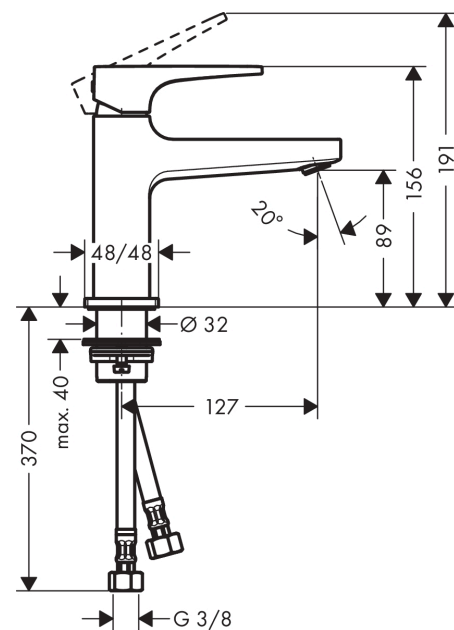

Metropol

Single lever basin mixer 100 with lever handle for hand washbasins with push-open waste set

Surfaces: **Chrome** Article Number: **32500000**

Description

product features

- consists of: single lever basin mixer, waste set
- ComfortZone 100
- projection 127 mm
- spray type: normal spray
- maximum flow rate at 3 bar: 5 l/min
- ceramic cartridge
- temperature limitation adjustable
- suitable for continuous flow water heaters
- push-open waste set G 1¼
- material waste set: metal
- connection type: G ¾ connections
- connection dimension: DN15

Technology

Design awards

Product image

Scale drawing

Flowchart

Metropol

Single lever basin mixer 100 with lever handle for hand washbasins with push-open waste set

Surfaces: **Chrome** Article Number: **32500000**

Exploded Drawing

Year of production: >01/17

Metropol

Single lever basin mixer 100 with lever handle for hand washbasins with push-open waste set

Surfaces: **Chrome** Article Number: **32500000**

Spare part list

Year of production: >01/17

Pos.	Description	Article Number	Price	PU
1	handle	92995000	-	1
2	screw cover	95704000	-	1
3	flange	92625000	-	1
4	nut	92689000	-	1
5	O-ring 27x1,5	92527000	-	1
6	O-ring 25x1,5	98146000	-	1
7	cartridge, assy	97685000	-	1
8	seal	98865000	-	1
9	adapter for cartridge	92628000	-	1
10	adapter for cartridge	98866000	-	1
11	O-ring 23x2	98398000	-	1
12	aerator M24x1 (5 l/min)	92996000	-	1
13	service tool	95661000	-	1
14	O-ring 32x1,5	92936000	-	1
15	escutcheon	93048000	-	1
16	fixing set (Ø 32)	13961000	-	1
17	flat seal	98749000	-	1
18	lever collar	97548000	-	1
19	connection hose 450 mm M8x0,75 G3/8	97206000	-	1
20	O-ring 6,6x1,6	93019000	-	1
a	push-open waste set	50100000	-	1
b	fixation extension 35 mm	13898000	-	1